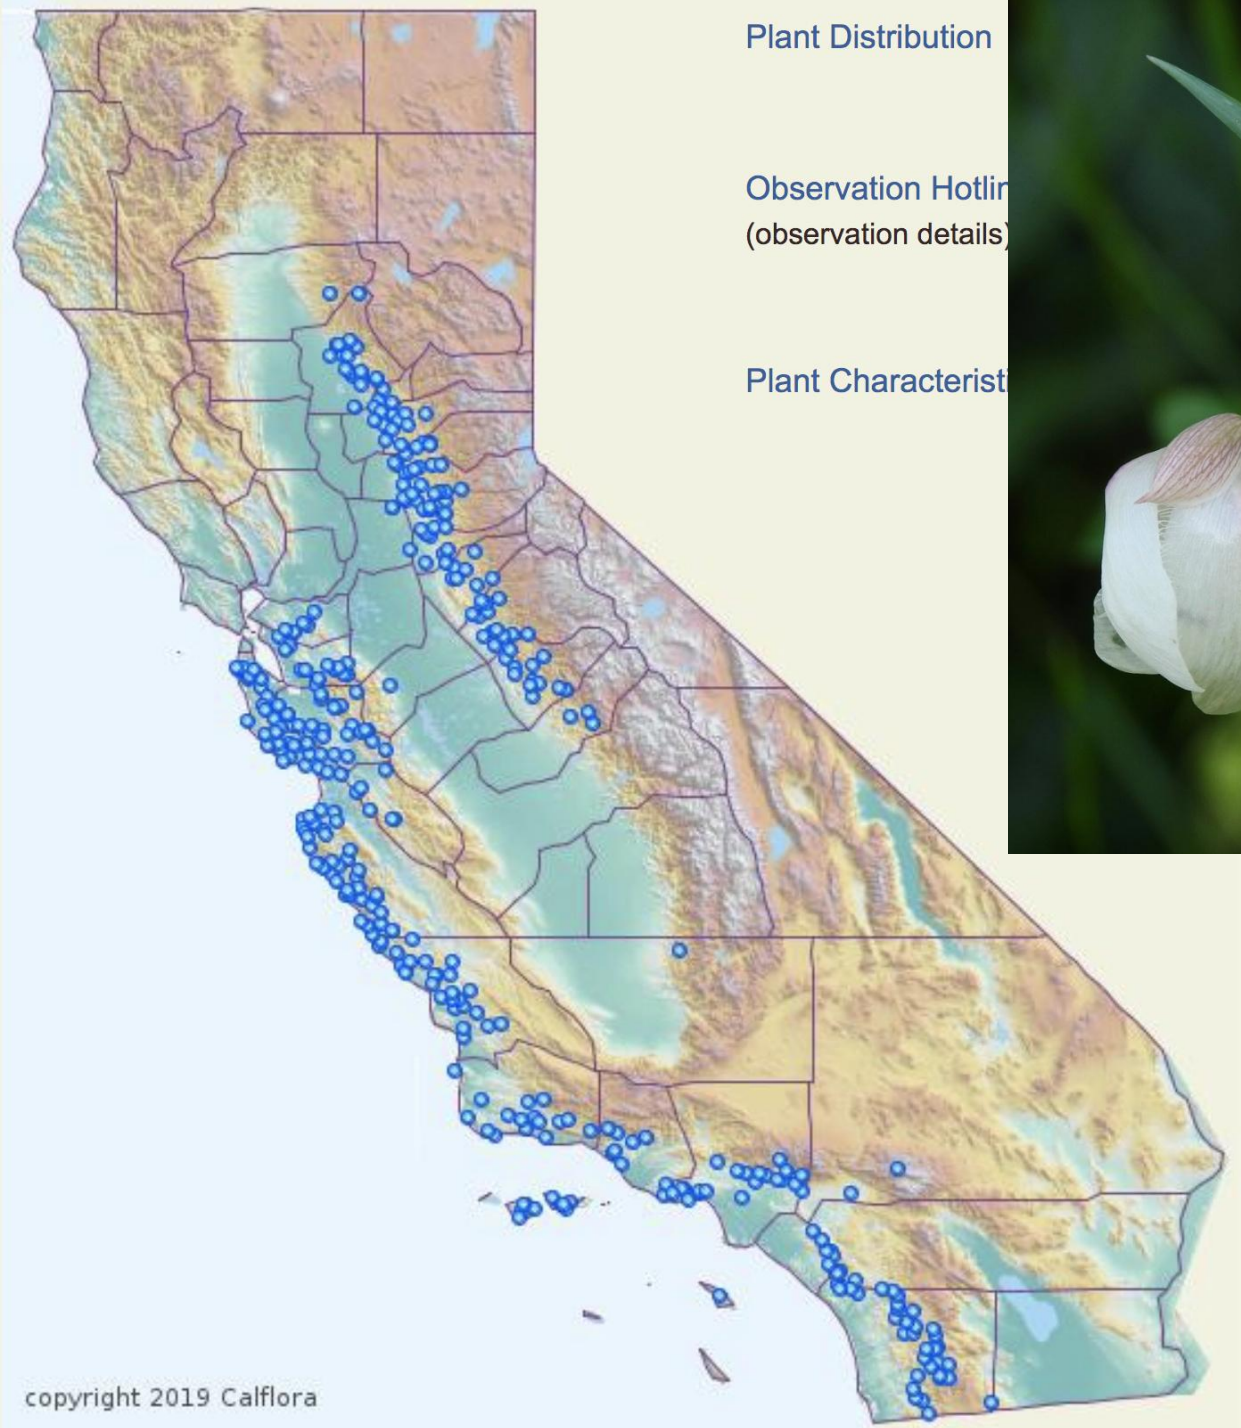

Liliaceae

THE GENUS *CALOCHORTUS*

Liliaceae

Lily Family

Radially symmetrical, bisexual, 3 sepals (colored), 3 petals, 6 anthers, 1 ovary of 3 fused carpels, superior in *Calochortus*

Floral diagram

Liliaceae in California

❖ **31 species of lilies in ElDoCo**

Most specious genera:

❖ **12 species/ssp of *Calochortus***

❖ **2 species of *Erythronium***

❖ **5 species of *Fritillaria***

❖ **7 species of *Lilium***

Calochortus flower forms

FAIRY LANTERN

MARIPOSA

STAR TULIP OR CAT'S EAR

Plant Distribution

Observation Hotlines
(observation details)

Plant Characteristics

Calochortus albus

Plant Distribution

Observation Ho
(observation deta

Plant Character

□ one or more o
within a 7.5-minu

Calochortus clavatus avius

Plant Distrib

Observation
(observation

Plant Chara

Calochortus coeruleus