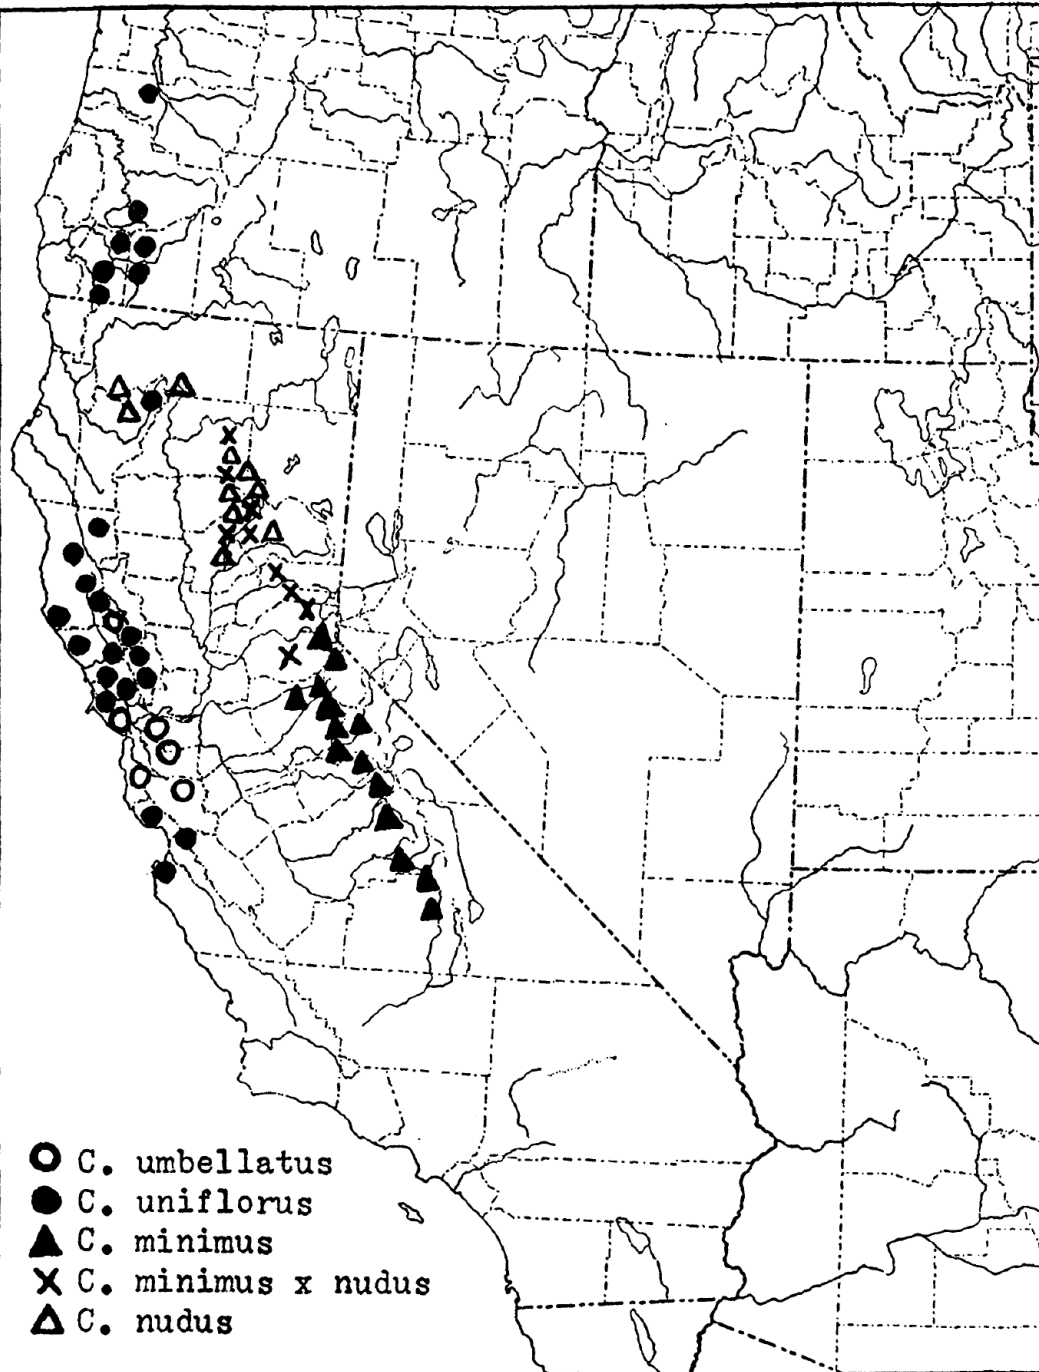

FAIRY LANTERN

MARIPOSA

STAR TULIP OR CAT'S EAR

Plant Distribution

Observation Hotlines
(observation details)

Plant Characteristics

Calochortus albus

Plant Distribution

Plant Distribution

Observation Hotline
(observation details)

Plant Characteristics

Calochortus leichtlinii

Plant Distr

Observatio
(observatio

Plant Cha

Calochortus luteus

Plant Distribution

Observation Hot
(observation detail

Plant Characteri

Calochortus minimus

Plant

Observed
(observed)

Plant

Calochortus nudus