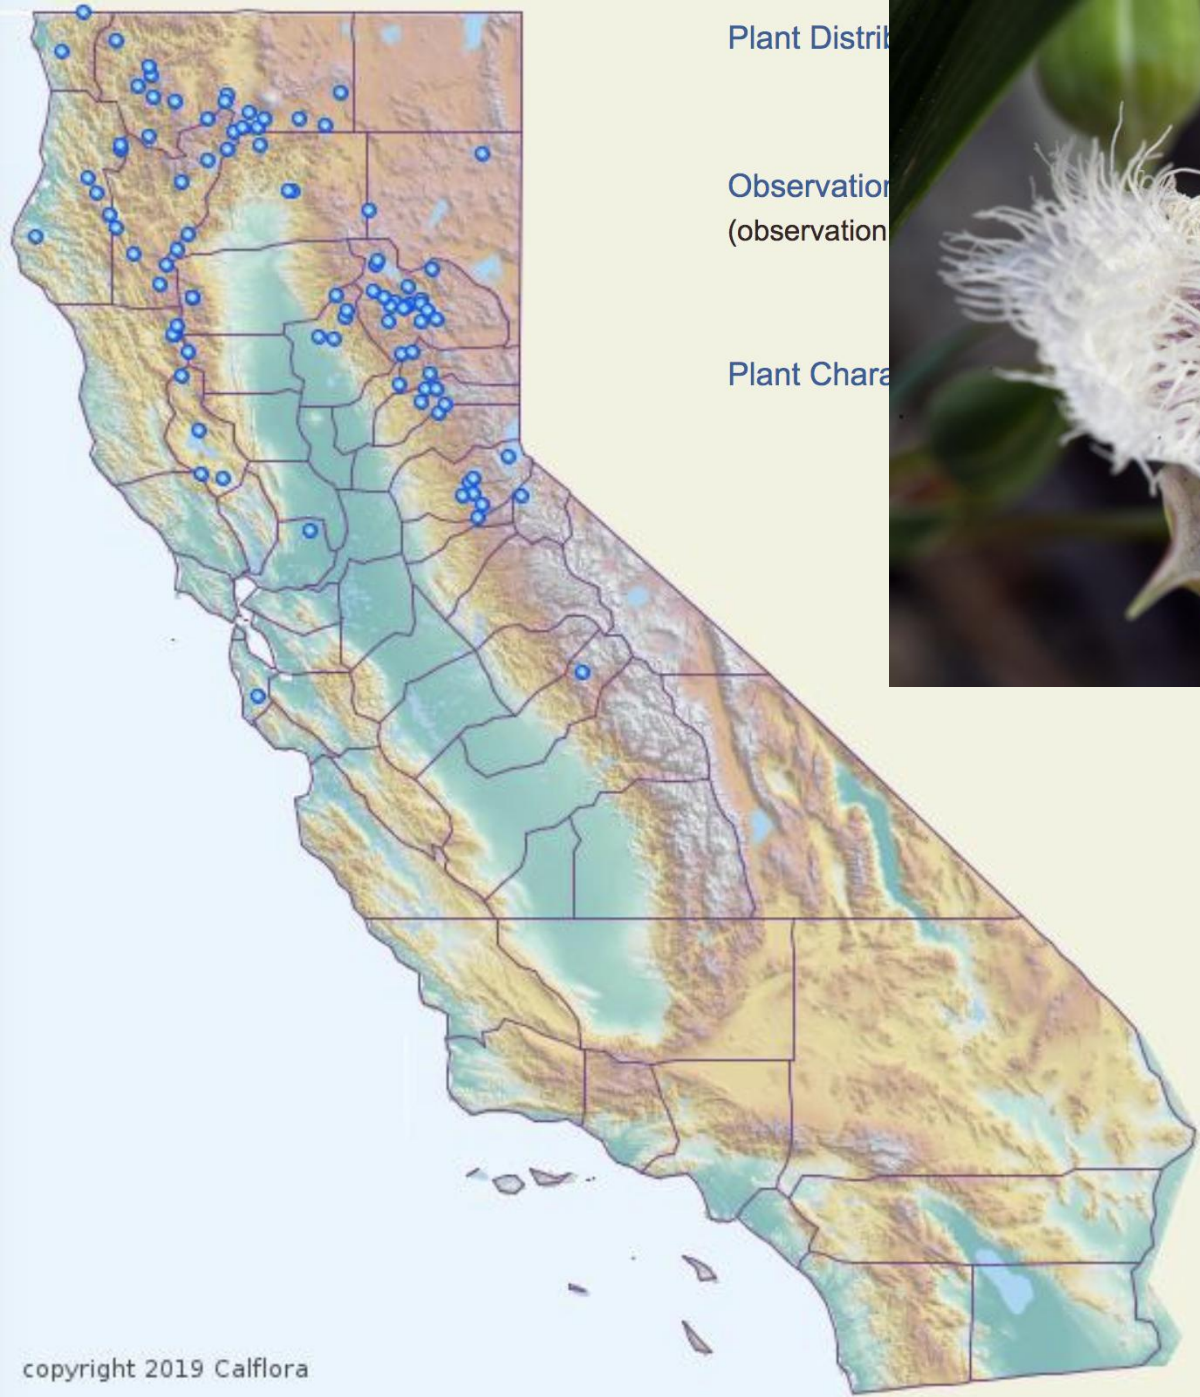

Liliaceae

THE GENUS *CALOCHORTUS*

Liliaceae

Lily Family

Radially symmetrical, bisexual, 3 sepals (colored), 3 petals, 6 anthers, 1 ovary of 3 fused carpels, superior in *Calochortus*

Floral diagram

Liliaceae in California

❖ **31 species of lilies in ElDoCo**

Most specious genera:

❖ **12 species/ssp of *Calochortus***

❖ **2 species of *Erythronium***

❖ **5 species of *Fritillaria***

❖ **7 species of *Lilium***

Calochortus flower forms

FAIRY LANTERN

MARIPOSA

STAR TULIP OR CAT'S EAR

Plant Distribution

Observation Hotlines
(observation details)

Plant Characteristics

Calochortus albus

Plant Distribution

Observation Ho
(observation deta

Plant Character

□ one or more o
within a 7.5-minu

Calochortus clavatus avius

Plant Distrib

Observation
(observation

Plant Chara

Calochortus coeruleus