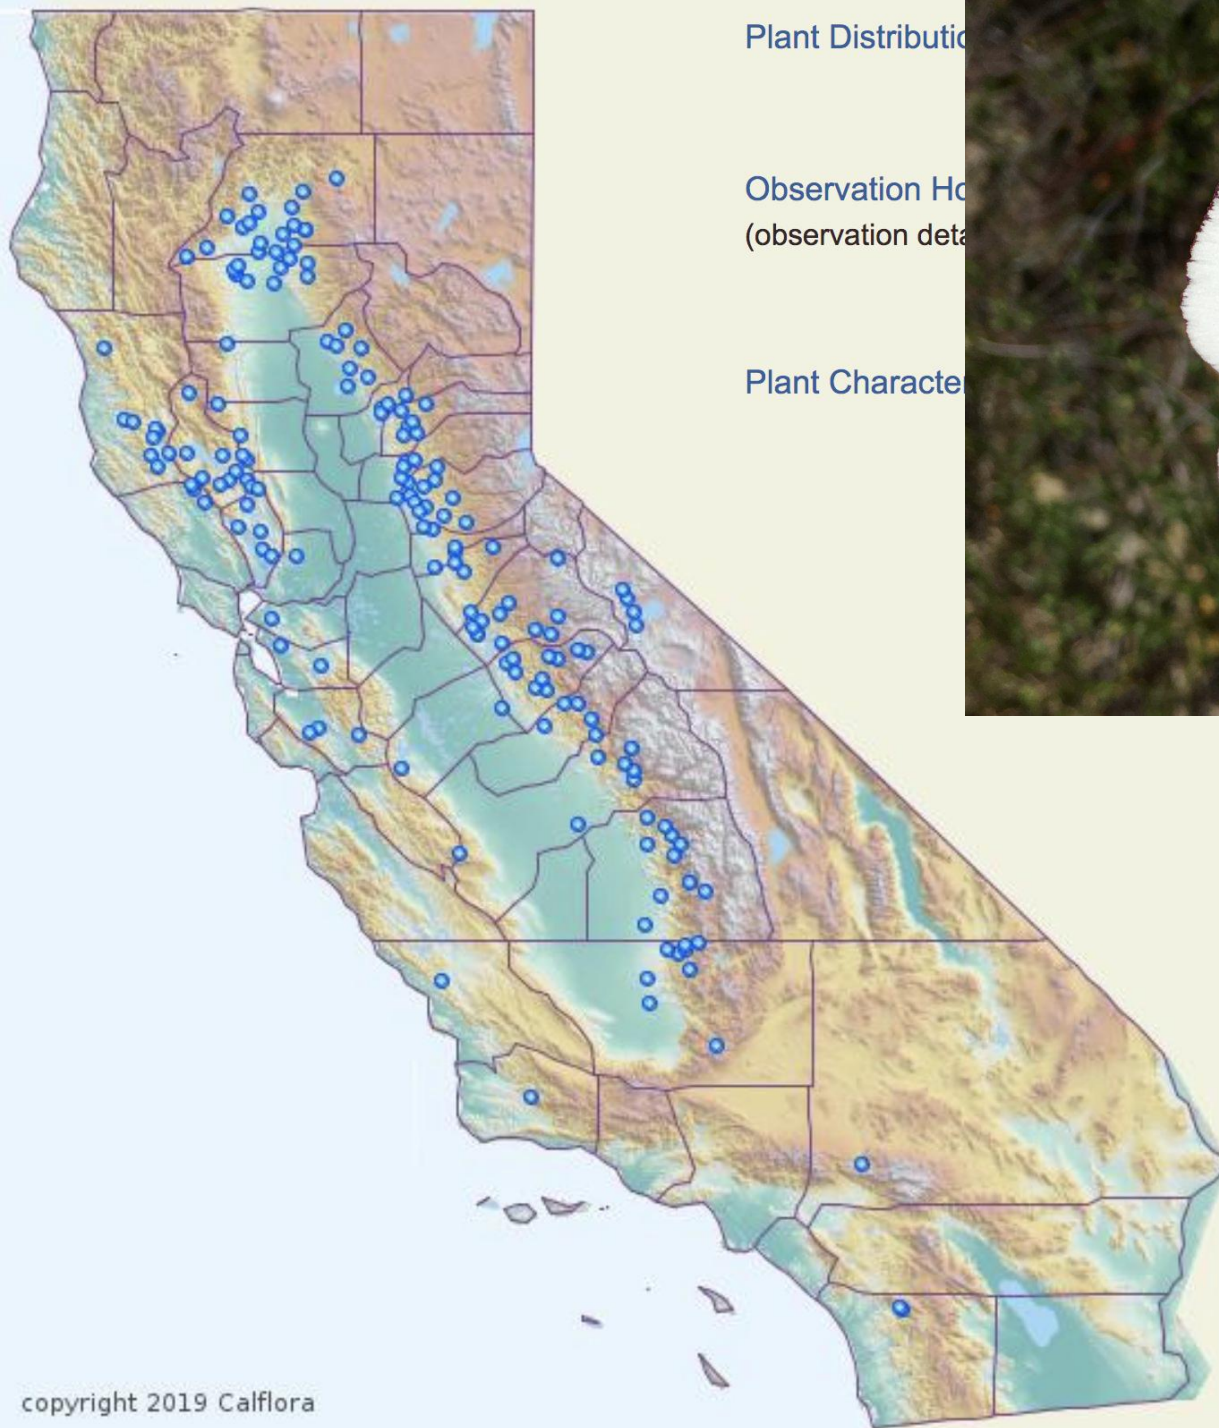

FAIRY LANTERN

MARIPOSA

STAR TULIP OR CAT'S EAR

Plant Distribution

Observation Hotlines
(observation details)

Plant Characteristics

Calochortus albus

Plant Distribution

Calochortus albus x *monophyllus*
hybrid on gabbro (S. Perry, pic)

Plant Distribu

Observation
(observation d

Plant Charac

Calochortus monophyllus

Plant Distribution

Observation Ho
(observation deta

Plant Character

Calochortus venustus