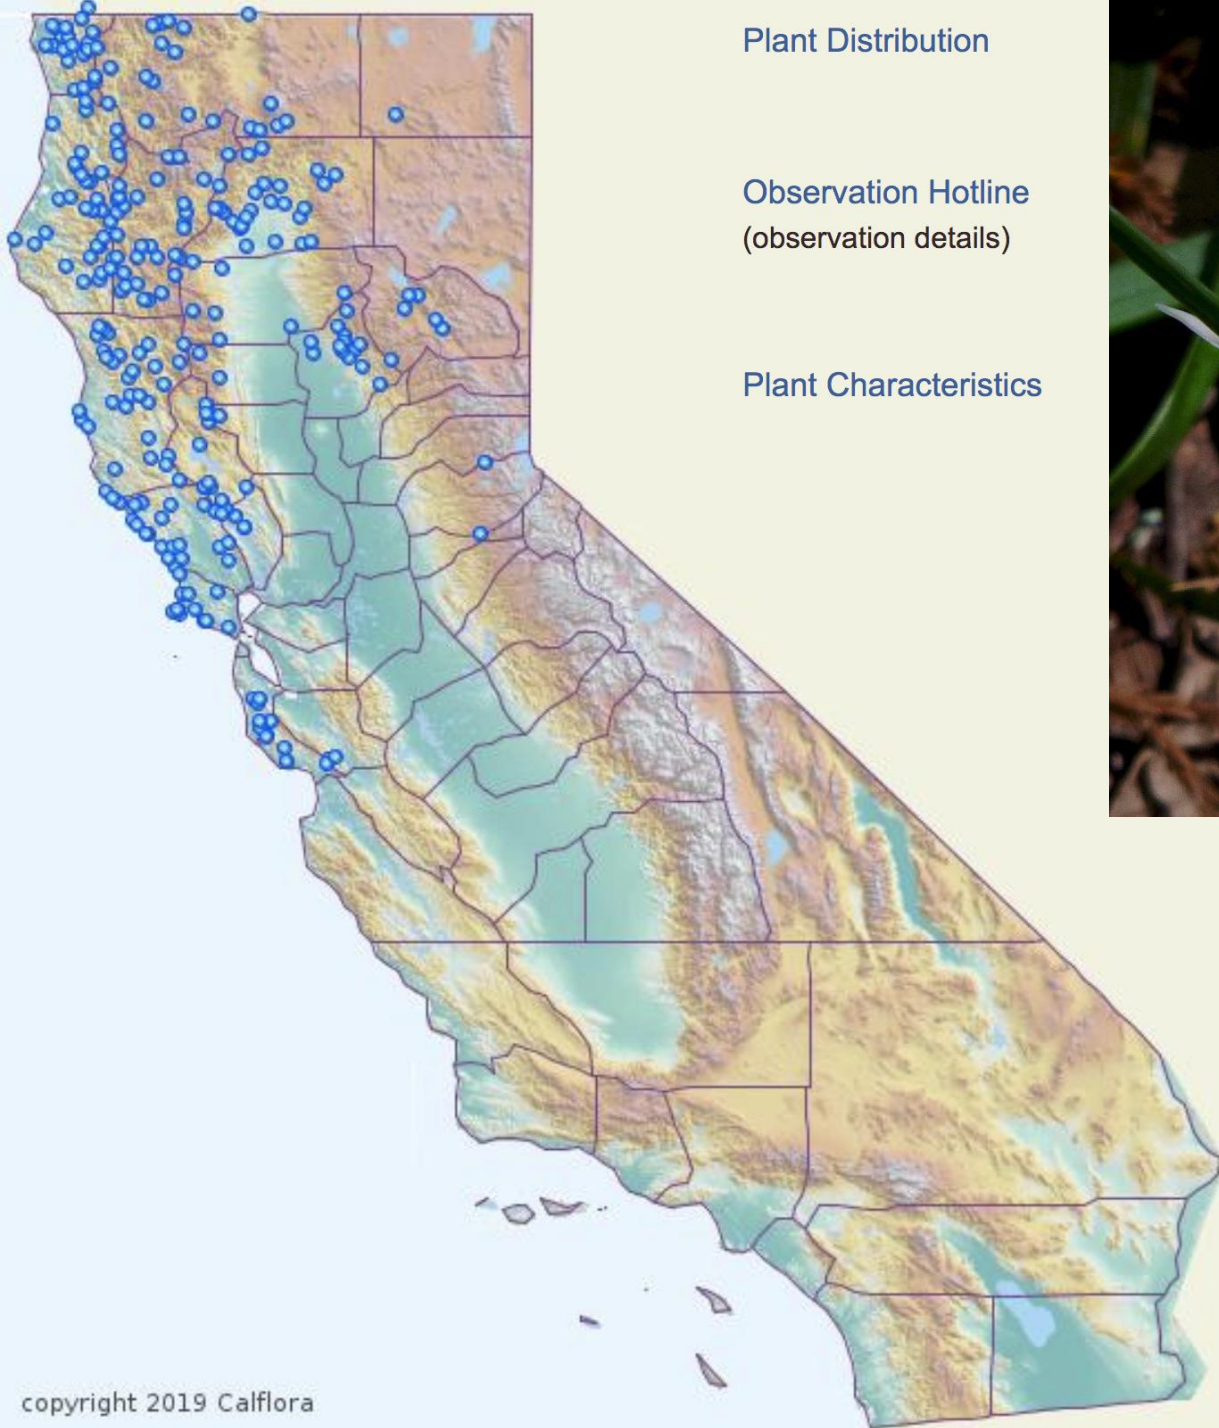

Plant Distribution

Observation Hotline
(observation details)

Plant Characteristics