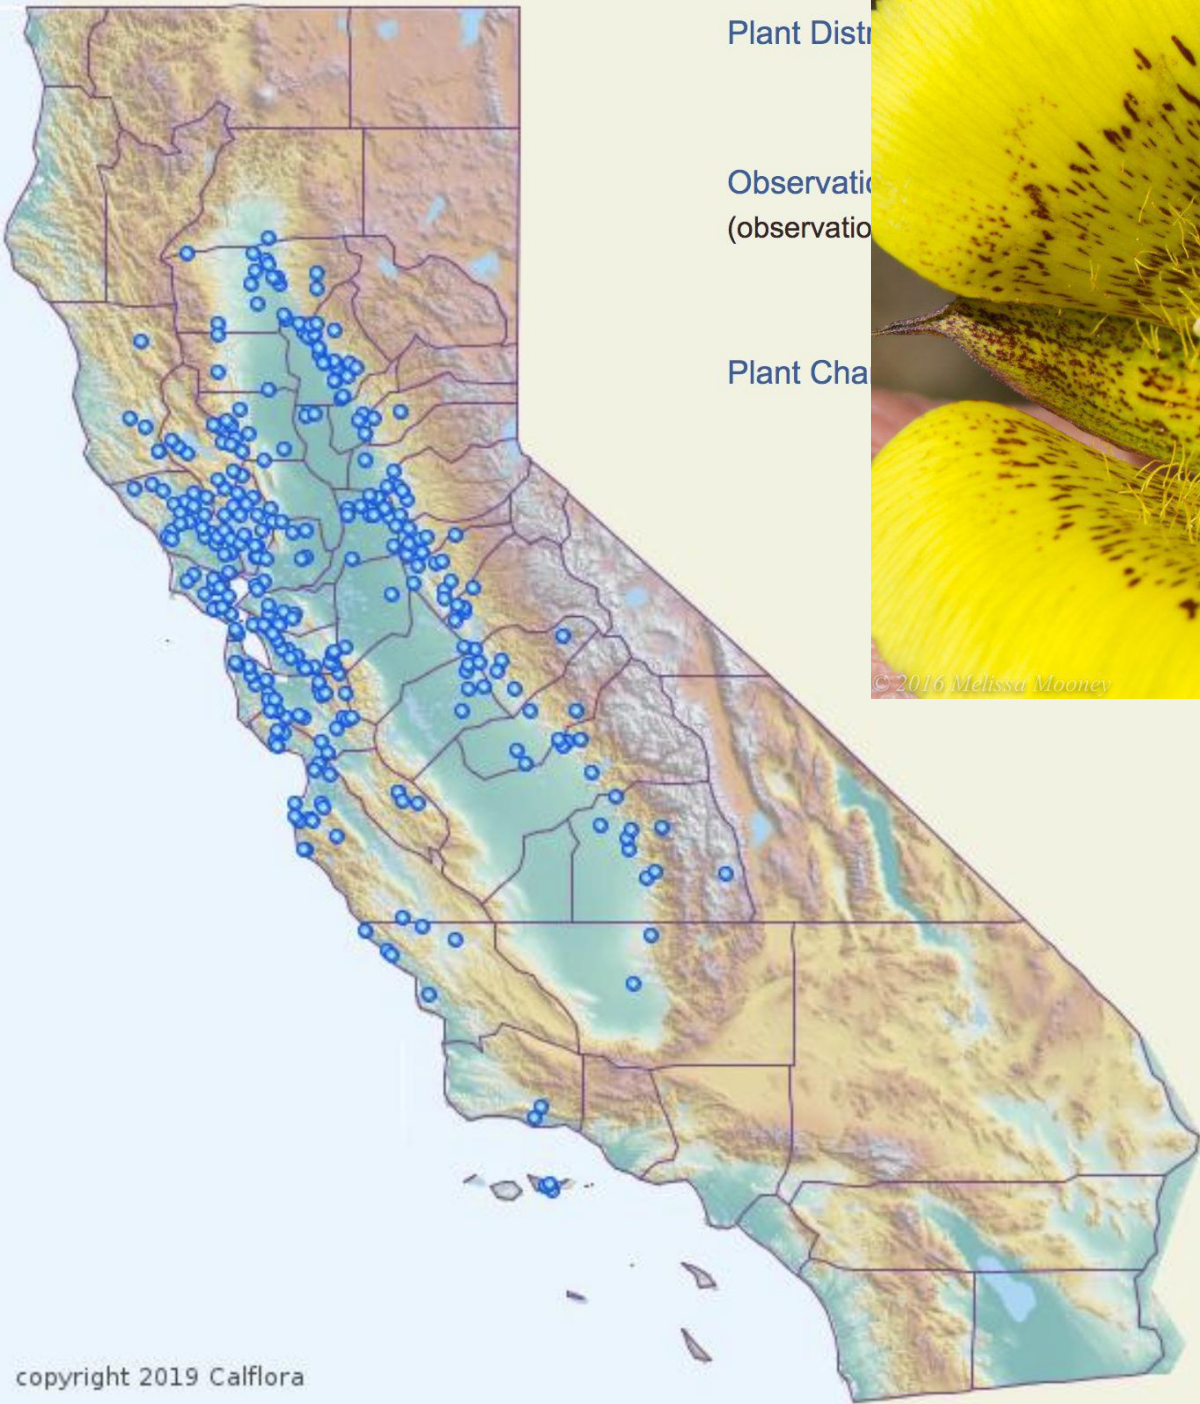

FAIRY LANTERN

MARIPOSA

STAR TULIP OR CAT'S EAR

Plant Distribution

Observation Hotlines
(observation details)

Plant Characteristics

Calochortus albus

Plant Distribution

Observation Ho
(observation deta

Plant Character

□ one or more o
within a 7.5-minu

Calochortus clavatus avius

Plant Distrib

Observation
(observation

Plant Chara

Calochortus coeruleus

Plant Distribution

Observation Hotline
(observation details)

Plant Characteristics

Calochortus leichtlinii

Plant Distr

Observatio
(observatio

Plant Cha

Calochortus luteus

Plant Distribution

Observation Hot
(observation detail

Plant Characteri

Calochortus minimus

Plant

Observed
(observed)

Plant

Calochortus nudus